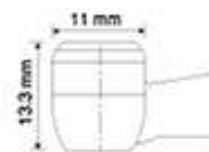

Super Powerful *Handpieces*

Twocore Handpieces

Perfect
Dent

twocore⁺
=DC⁺

QUALITY & PRICE, WON'T BE BEAT

High Torque

Mini Head

Head Size(Width x Height)	12.7mm x 13.1mm	11mm x 13.3mm
Colour temperature(K)	5,500	5,500
Brightness(LUX)	25,500	25,500
Drive Air Pressure(Mpa)	0.25-0.3	0.25-0.3
Power(WATT)	25	22
Speed(RPM)	280,000	300,000
Rotary Instruments	FG burs according to EN ISO 1797-1:2011	FG burs according to EN ISO 1797-1:2011
Ø / max. length(MM)	1.6 / 25	1.6 / 25
Water Spray	Four Ports	Four Ports