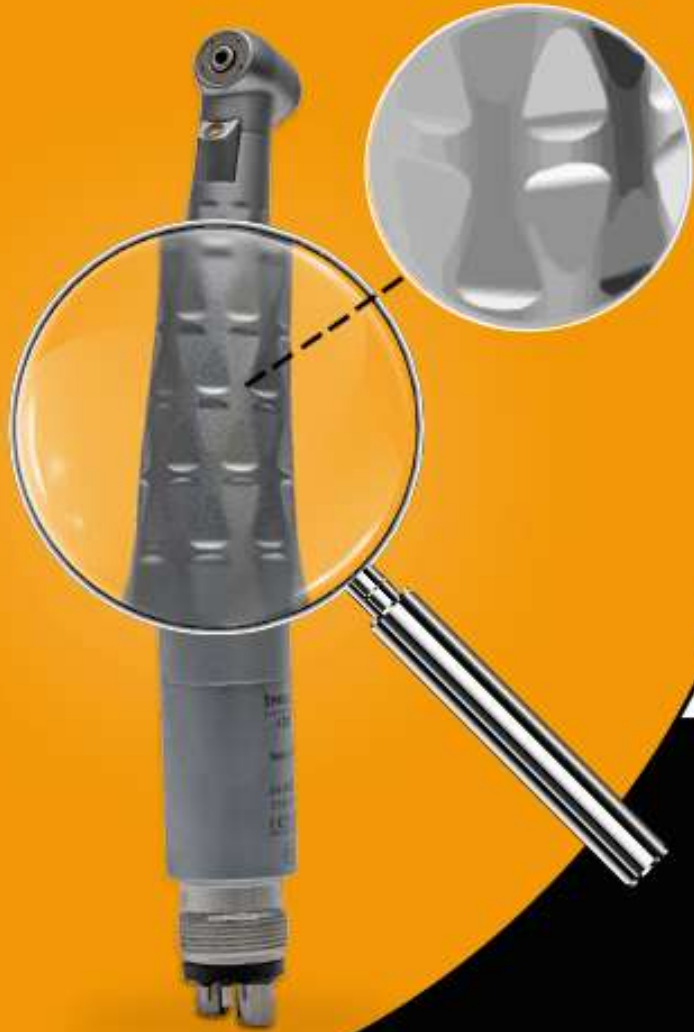

Lighter Weight Than Ever
أخف من الريشة

Micro-Texture
Surface