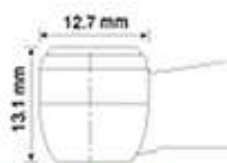

Super Powerful *Handpieces*

Twocore Handpieces

Perfect
Dent

twocore⁺
=DC⁺

QUALITY & PRICE, WON'T BE BEAT

High Torque

Mini Head

Head Size(Width x Height)	12.7mm x 13.1mm	11mm x 13.3mm
Colour temperature(K)	5,500	5,500
Brightness(LUX)	25,500	25,500
Drive Air Pressure(Mpa)	0.25-0.3	0.25-0.3
Power(WATT)	25	22
Speed(RPM)	280,000	300,000
Rotary Instruments	FG burs according to EN ISO 1797-1:2011	FG burs according to EN ISO 1797-1:2011
Ø / max. length(MM)	1.6 / 25	1.6 / 25
Water Spray	Four Ports	Four Ports