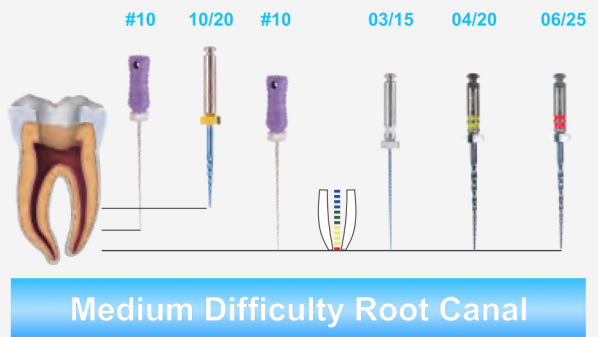

BLUE STORM NITI FILE SYSTEM

Number	08/18	20#	25#	30#	35#				
Taper		04	04/06	04	04				
Color Ring	●	●	●	●	●				
Length	17mm	25mm							
Torque	1.8N.cm	2.0N.cm							
RPM	300	500							

Double Cross Section Design

Concisely

Concisely Design, Molding With One File, Carving With Two Files.

Safety

Remarkable Safeness, Reduce The Operational Risks.

Efficiently

High Cutting Efficiency Fast As Blue Storm.

PERFECT
DENT

B